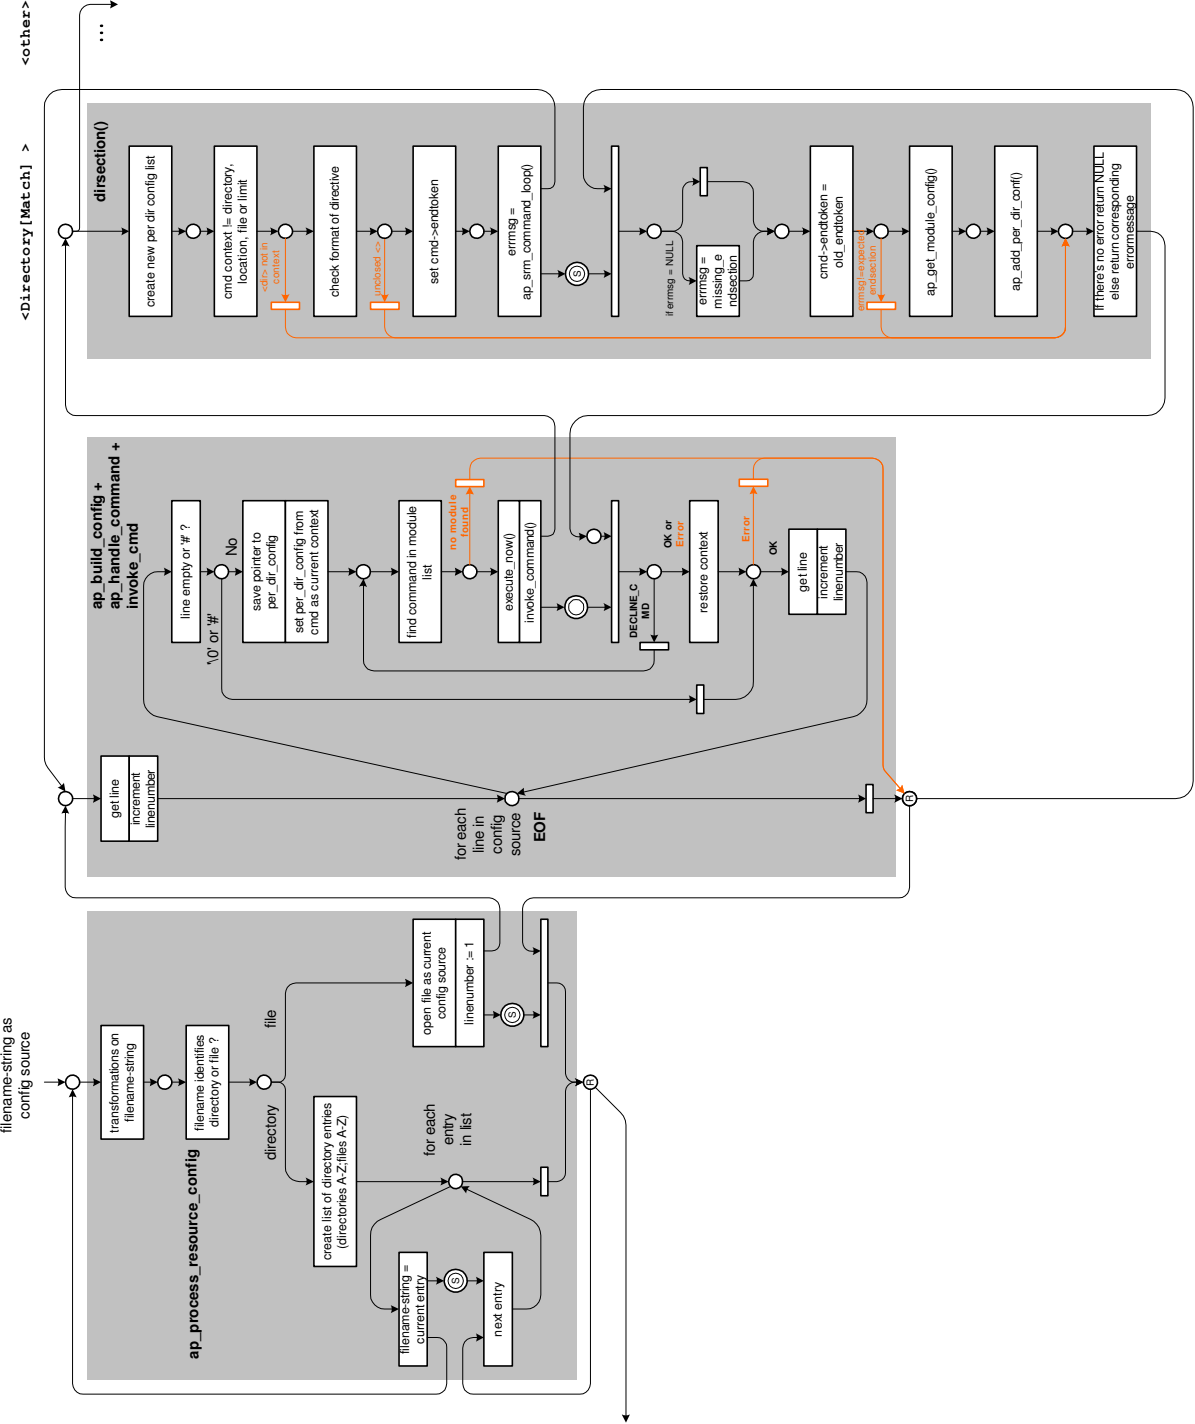

filename-string as
config source

<other
>

<Directory [Match] >

...